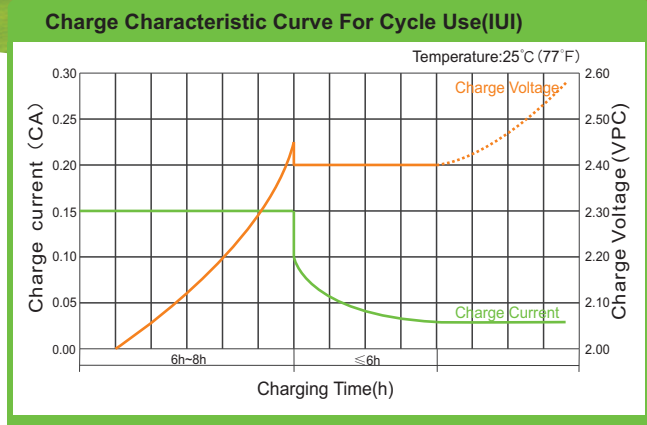

# EV8-170S(8V170Ah)

(Note) All above information shall be changed without prior notice, Ritar reserves the right to explain and update the latest information.