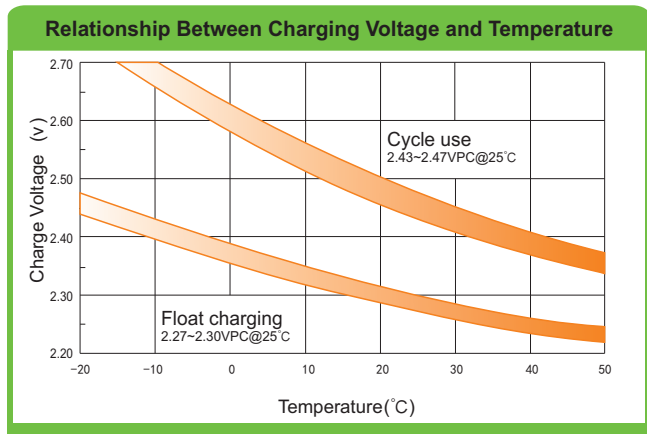

# EV8-170S(8V170Ah)

(Note) All above information shall be changed without prior notice, Ritar reserves the right to explain and update the latest information.