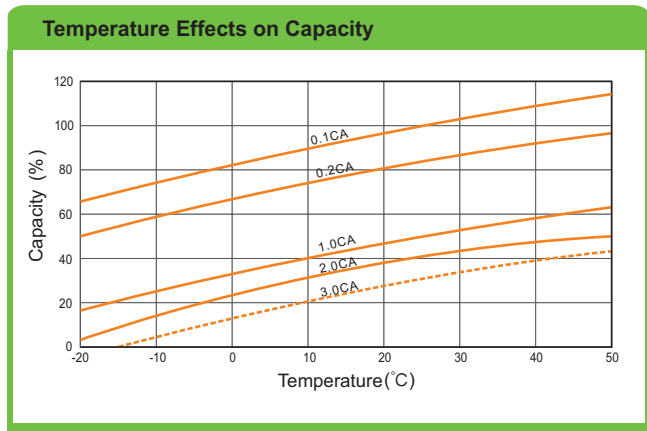

# EV8-170S(8V170Ah)

(Note) All above information shall be changed without prior notice, Ritar reserves the right to explain and update the latest information.