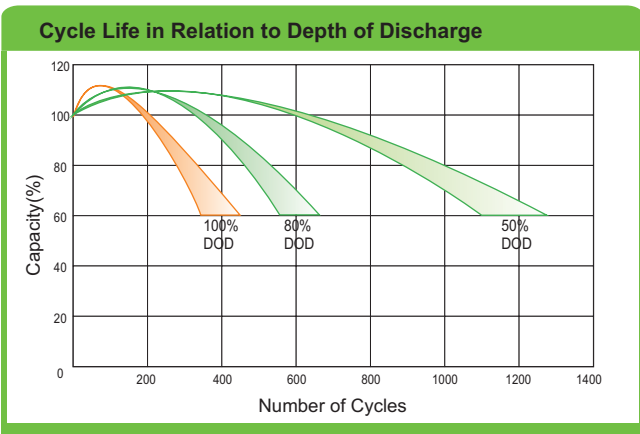

# EV8-170S(8V170Ah)

(Note) All above information shall be changed without prior notice, Ritar reserves the right to explain and update the latest information.