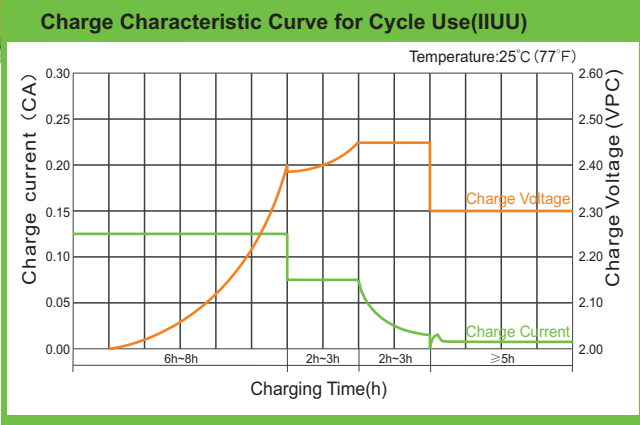

# EV8-170S(8V170Ah)

(Note) All above information shall be changed without prior notice, Ritar reserves the right to explain and update the latest information.