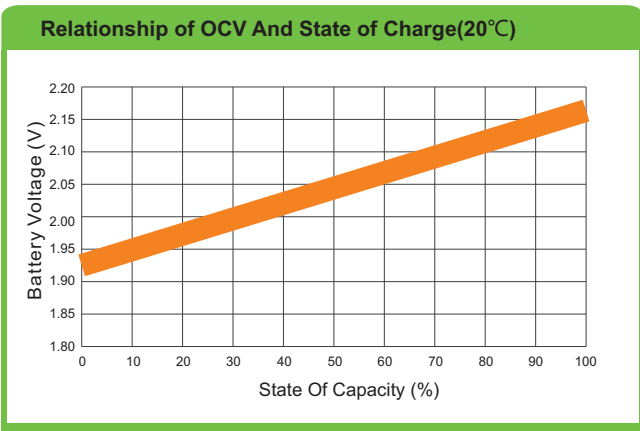

# EV8-170S(8V170Ah)

(Note) All above information shall be changed without prior notice, Ritar reserves the right to explain and update the latest information.