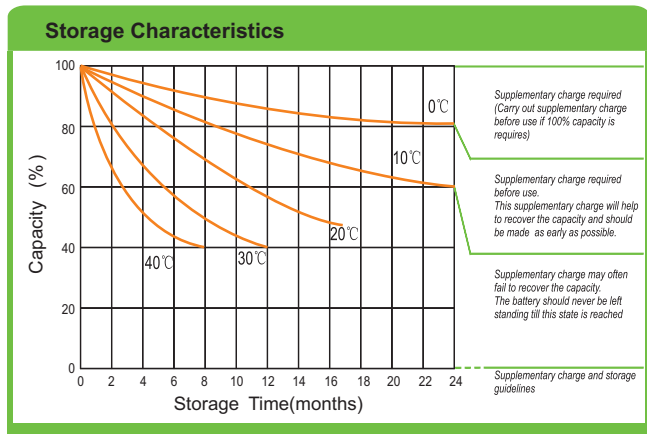

# EV8-170S(8V170Ah)

(Note) All above information shall be changed without prior notice, Ritar reserves the right to explain and update the latest information.