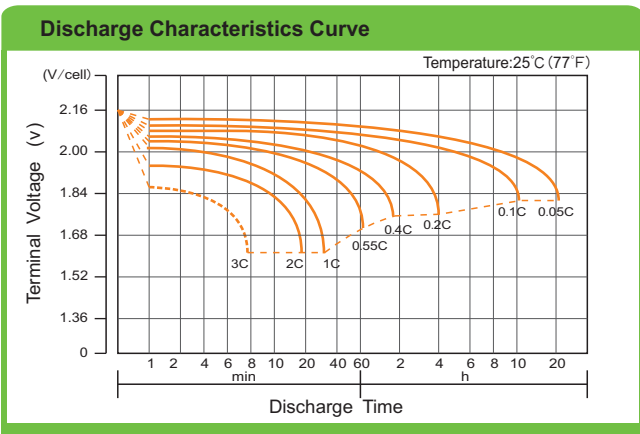

# EV8-170S(8V170Ah)

(Note) All above information shall be changed without prior notice, Ritar reserves the right to explain and update the latest information.